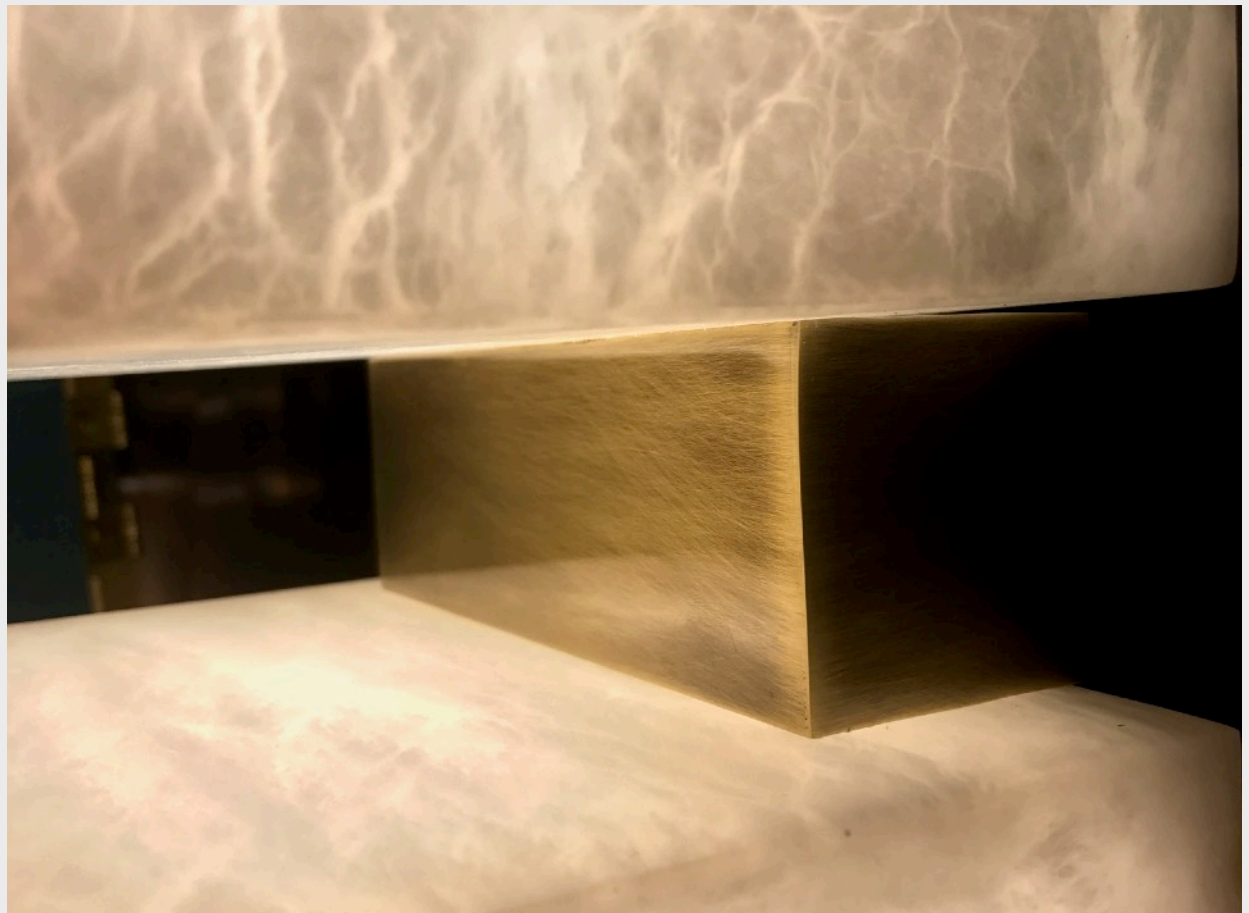

CHARLES BURNAND

15 Crawford Street, London W1H 1BR

Tel: +44 (0)20 7993 4968 email: info@charlesburnand.com www.charlesburnand.com