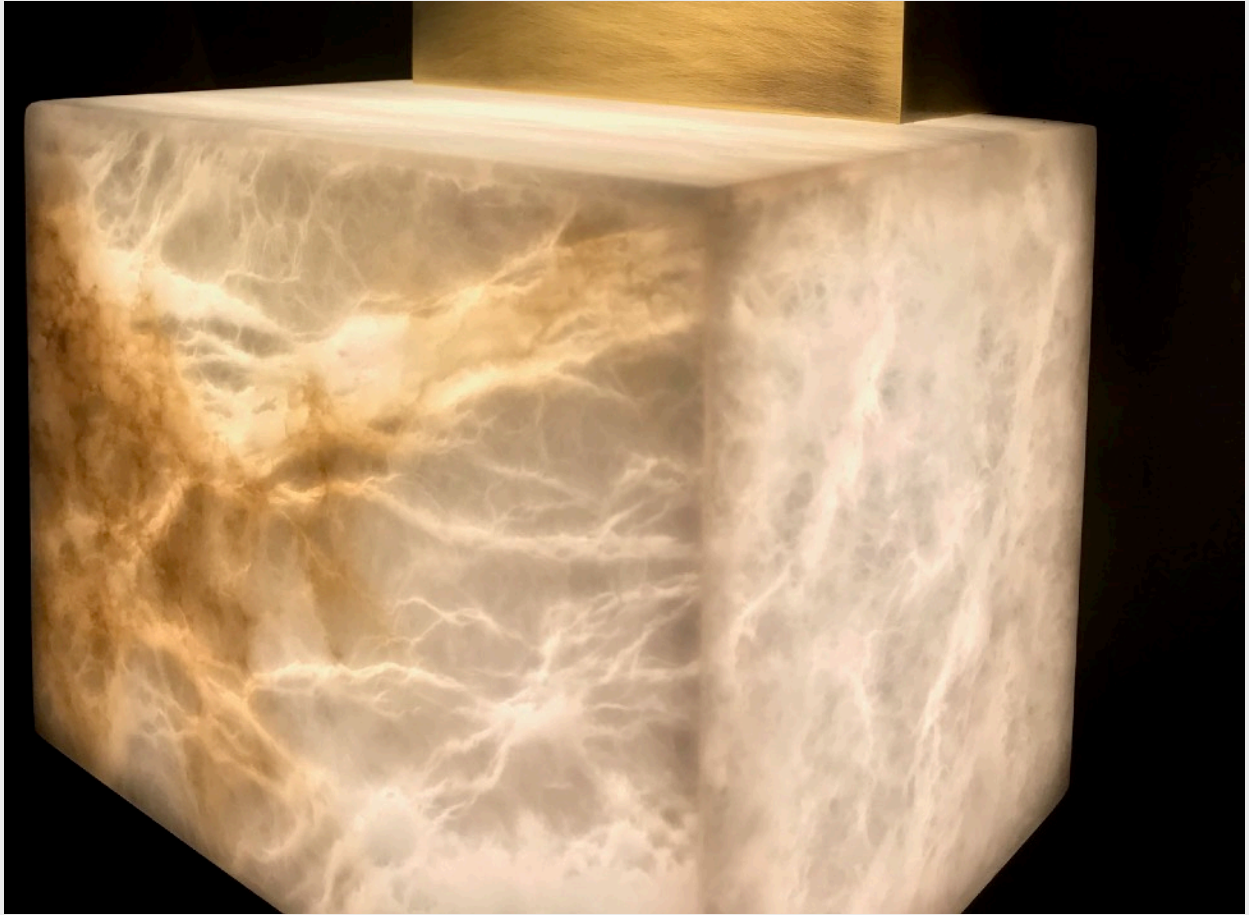

CHARLES BURNAND

15 Crawford Street, London W1H 1BR

Tel: +44 (0)20 7993 4968 email: info@charlesburnand.com www.charlesburnand.com