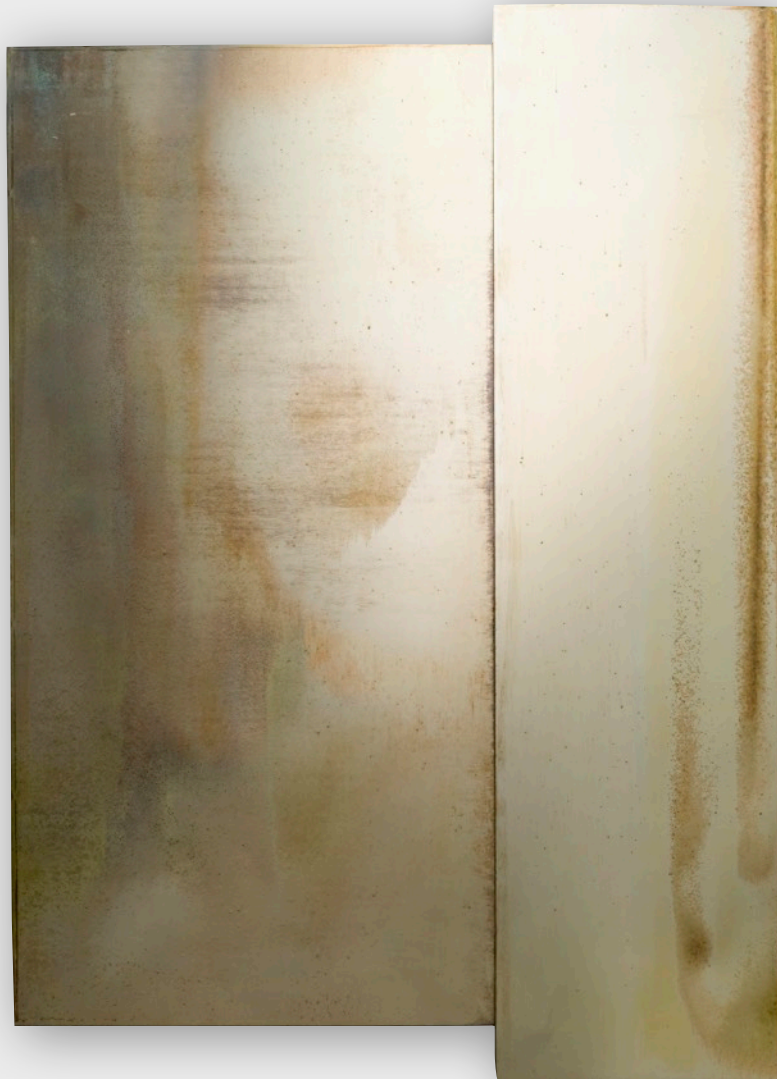

## RIFLESSI MIRROR

*SAB016*

Using techniques the artist Sabrina has uniquely mastered, this Riflessi wall art is created by floating liquid gold, silver, bronze, copper and iron on glass

Dimensions

Width 80 cm  
Depth 8 cm  
Height 110 cm